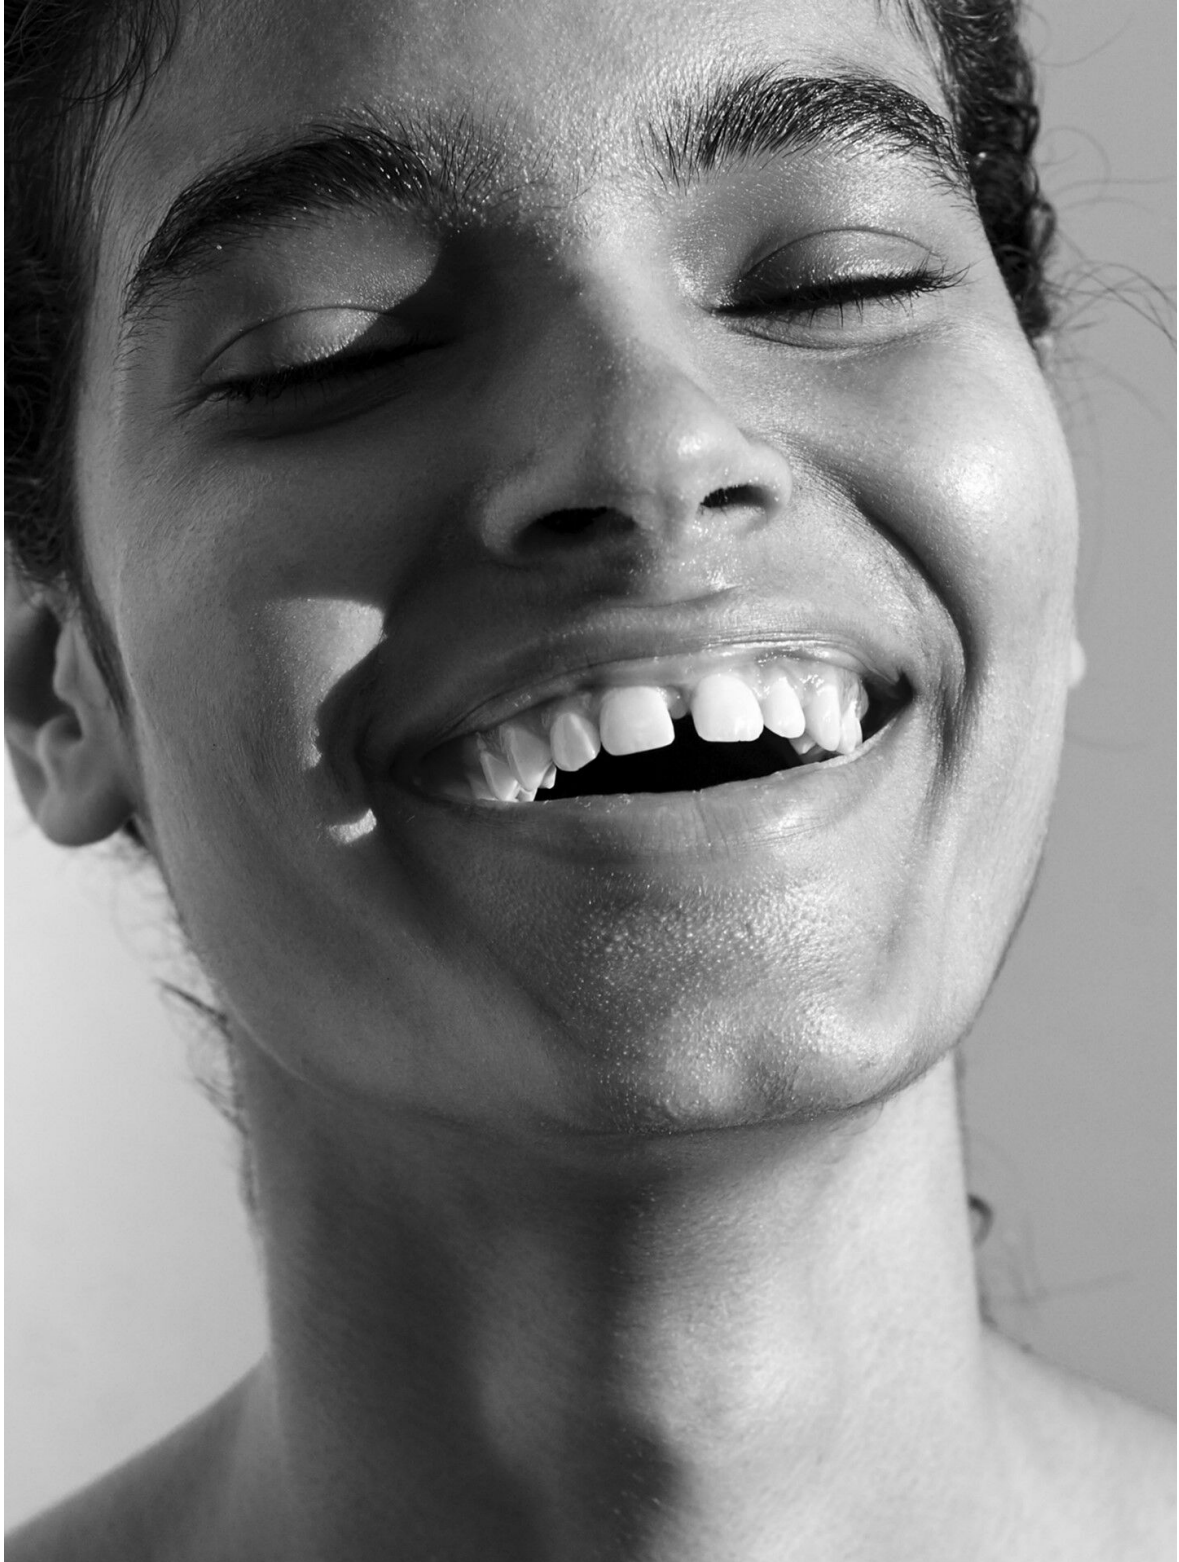

HARO VASQUEZ

height 5'9" · bust 32" · cup A · waist 23.5" · hips 35.5" · dress 36 EU/6 US/8 UK
shoes size 40 EU/9 US/6.5 UK · hair brown · eyes brown